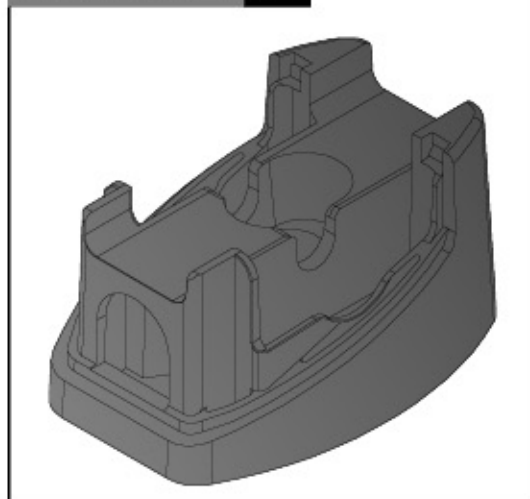

Art.N30143

70PL001 x6

76PL001 x6

x3