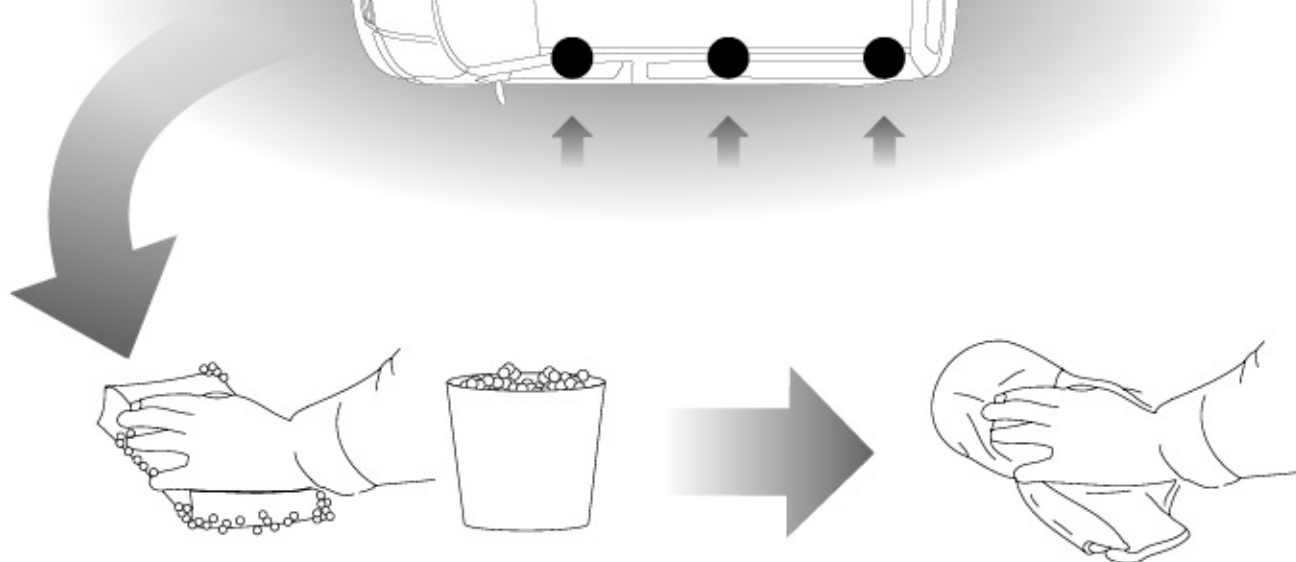

# NORDRIVE®

TRANSPORT SOLUTIONS

**Safety regulations**

**NORDRIVE**  
TRANSIT SOLUTIONS

**Kg. 3    Lbs. 6,6**

**Kg. 150 \*    Lbs. 330 \***

**80 Km/h    50 mph**

Art.N30143