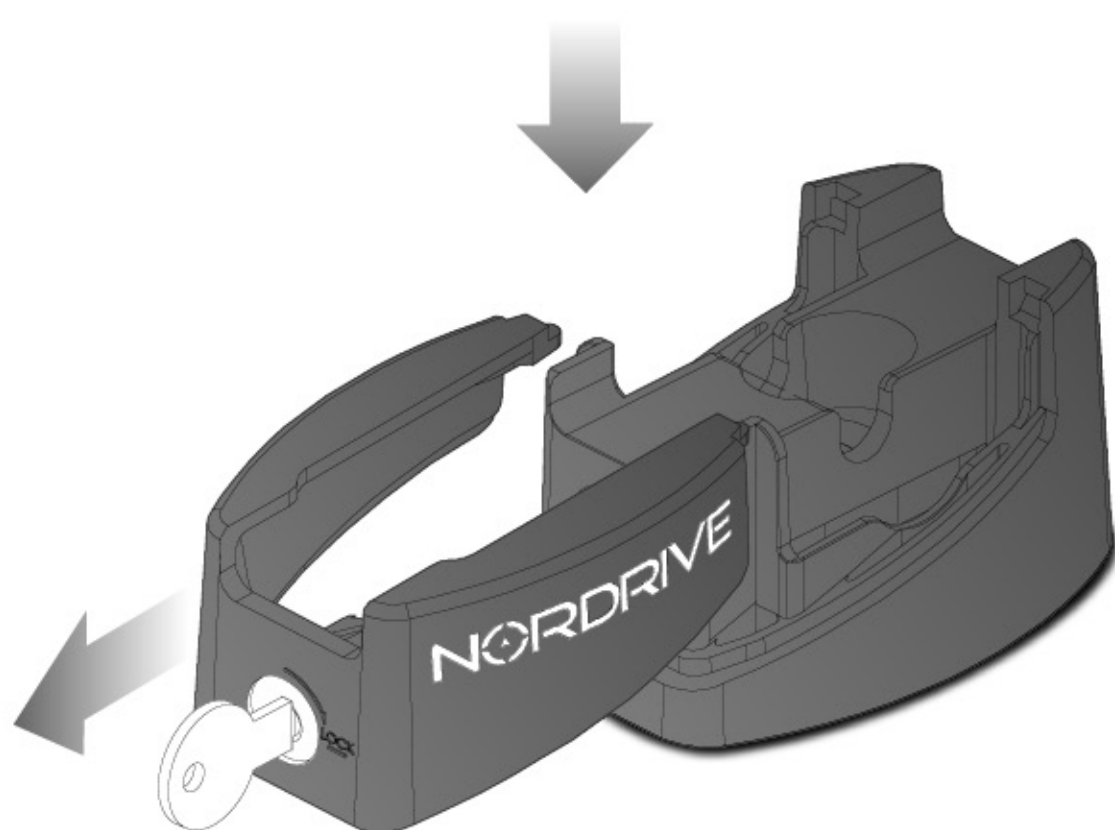

# NORDRIVE®

TRANSPORT SOLUTIONS

**Safety regulations**

**NORDRIVE**  
TRANSIT SOLUTIONS

**Kg. 3    Lbs. 6,6**

**Kg. 150 \*    Lbs. 330 \***

**80 Km/h    50 mph**

Art.N30143