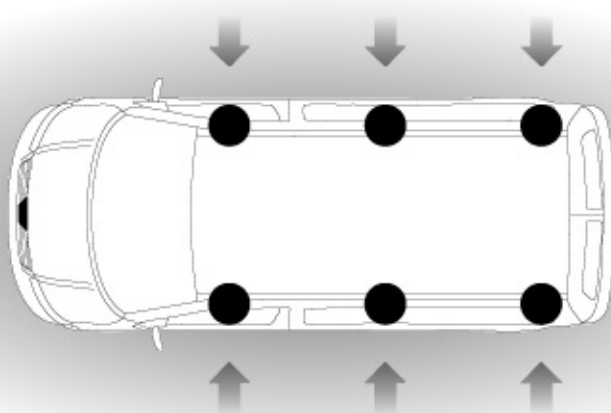

# NORDRIVE®

TRANSPORT SOLUTIONS

**Safety regulations**

**NORDRIVE**  
TRANSIT SOLUTIONS

**Kg. 3    Lbs. 6,6**

**Kg. 150 \*    Lbs. 330 \***

**80 Km/h    50 mph**

Art.N30143