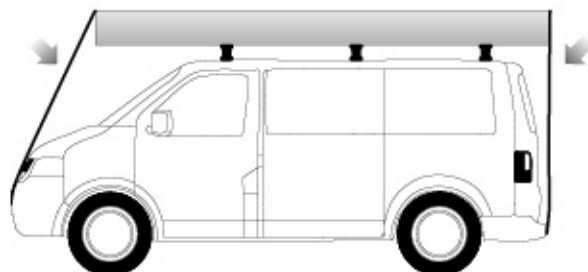

# NORDRIVE®

TRANSPORT SOLUTIONS

**Safety regulations**

**NORDRIVE**  
TRANSIT SOLUTIONS

**Kg. 3    Lbs. 6,6**

**Kg. 150 \*    Lbs. 330 \***

**80 Km/h    50 mph**

Art.N30143